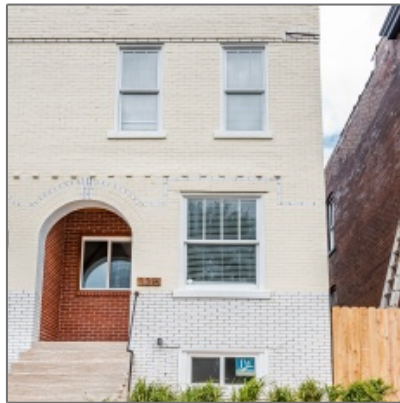

3216 Michigan Ave. Saint Louis, MO 63118

1,925 Sqft -

Basic Details

Contact Sam at (314) 717-1050 or by email at -
Sam@woodfordhomesgroup.com

Listing Type:	Sold
Brand:	Woodford Homes
Down Payment (w/ Grants):	\$5,000
Monthly Payment:	\$1,880
Sale Price:	\$279,500
Bedrooms:	3
Bathrooms:	3
Square Feet:	1,925 Sqft
Year Built:	1912
Basement:	Yes
High School:	Roosevelt High