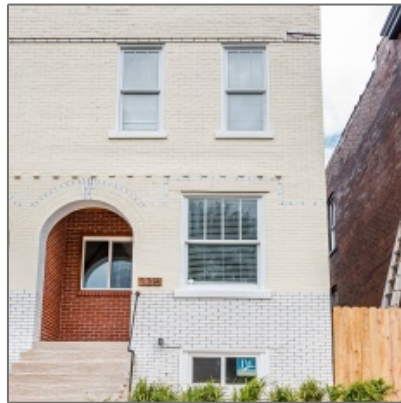

3216 Michigan Ave. Saint Louis, MO 63118

1,925 Sqft -

Basic Details

Contact Sam at (314) 717-1050 or by email at -
Sam@woodfordhomesgroup.com

Listing Type:	Sold
Brand:	Woodford Homes
Down Payment (w/ Grants):	\$5,000
Monthly Payment:	\$1,880
Sale Price:	\$279,500
Bedrooms:	3
Bathrooms:	3
Square Feet:	1,925 Sqft
Year Built:	1912
Basement:	Yes
High School:	Roosevelt High