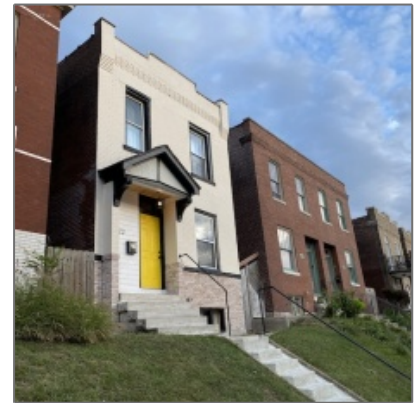

# 3222 Michigan Ave. Saint Louis, MO 63118

1,862 Sqft -

## Basic Details

Contact Sam at (314) 717-1050 or by email at -  
[Sam@woodfordhomesgroup.com](mailto:Sam@woodfordhomesgroup.com)

Listing Type:	<b>Sold</b>
Brand:	<b>Woodford Homes</b>
Down Payment (w/ Grants):	<b>\$1,500</b>
Monthly Payment:	<b>\$1,225</b>
Sale Price:	<b>\$219,000</b>
Bedrooms:	<b>3</b>
Bathrooms:	<b>2</b>
Square Feet:	<b>1,862 Sqft</b>
Year Built:	<b>1913</b>
Basement:	<b>Yes</b>
Parking:	<b>2 Garage</b>
High School:	<b>Roosevelt High School</b>