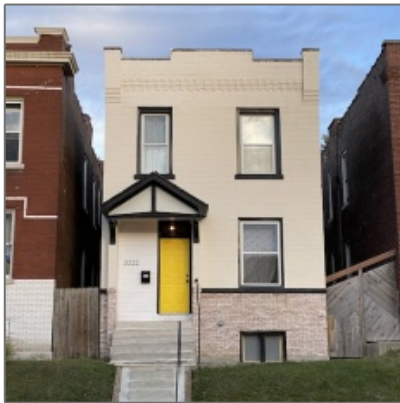

# 3222 Michigan Ave. Saint Louis, MO 63118

1,862 Sqft -

## Basic Details

Contact Sam at (314) 717-1050 or by email at -  
[Sam@woodfordhomesgroup.com](mailto:Sam@woodfordhomesgroup.com)

Listing Type:	<b>Sold</b>
Brand:	<b>Woodford Homes</b>
Down Payment (w/ Grants):	<b>\$1,500</b>
Monthly Payment:	<b>\$1,225</b>
Sale Price:	<b>\$219,000</b>
Bedrooms:	<b>3</b>
Bathrooms:	<b>2</b>
Square Feet:	<b>1,862 Sqft</b>
Year Built:	<b>1913</b>
Basement:	<b>Yes</b>
Parking:	<b>2 Garage</b>
High School:	<b>Roosevelt High School</b>