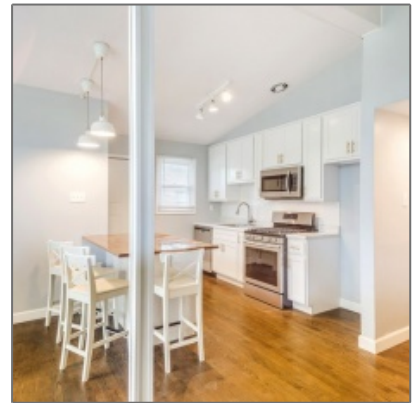

8720 Kathlyn Dr. Saint
John, MO 63134
944 Sqft -

Basic Details

Contact Sam at (314) 717-1050 or by email at -
Sam@woodfordhomesgroup.com

| | |
|------------------------------|------------------------------------|
| Listing Type: | Sold |
| Brand: | Woodford Homes |
| Down Payment (w/ Grants): | \$2,000 |
| Monthly Payment: | \$750 |
| Sale Price: | \$102,000 |
| Bedrooms: | 4 |
| Bathrooms: | 1 |
| Square Feet: | 944 Sqft |
| Year Built: | 1955 |
| Basement: | Finished |
| High School: | McCluer South- Berkeley |