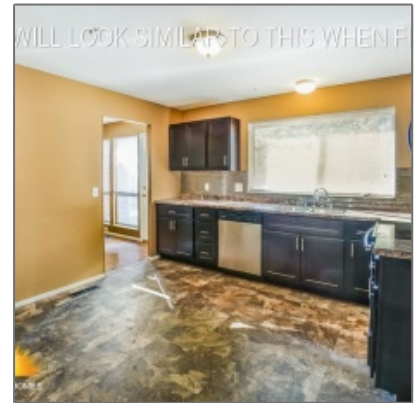

1752 Woodstream Dr, Saint Louis, MO 63138

1,540 Sqft -

Basic Details

Contact Sam at (314) 717-1050 or by email at -
Sam@woodfordhomesgroup.com

Listing Type:	Sold
Brand:	Sunset Homes
Monthly Payment:	\$1,095
Bedrooms:	4
Bathrooms:	2
Square Feet:	1,540 Sqft
Year Built:	1965